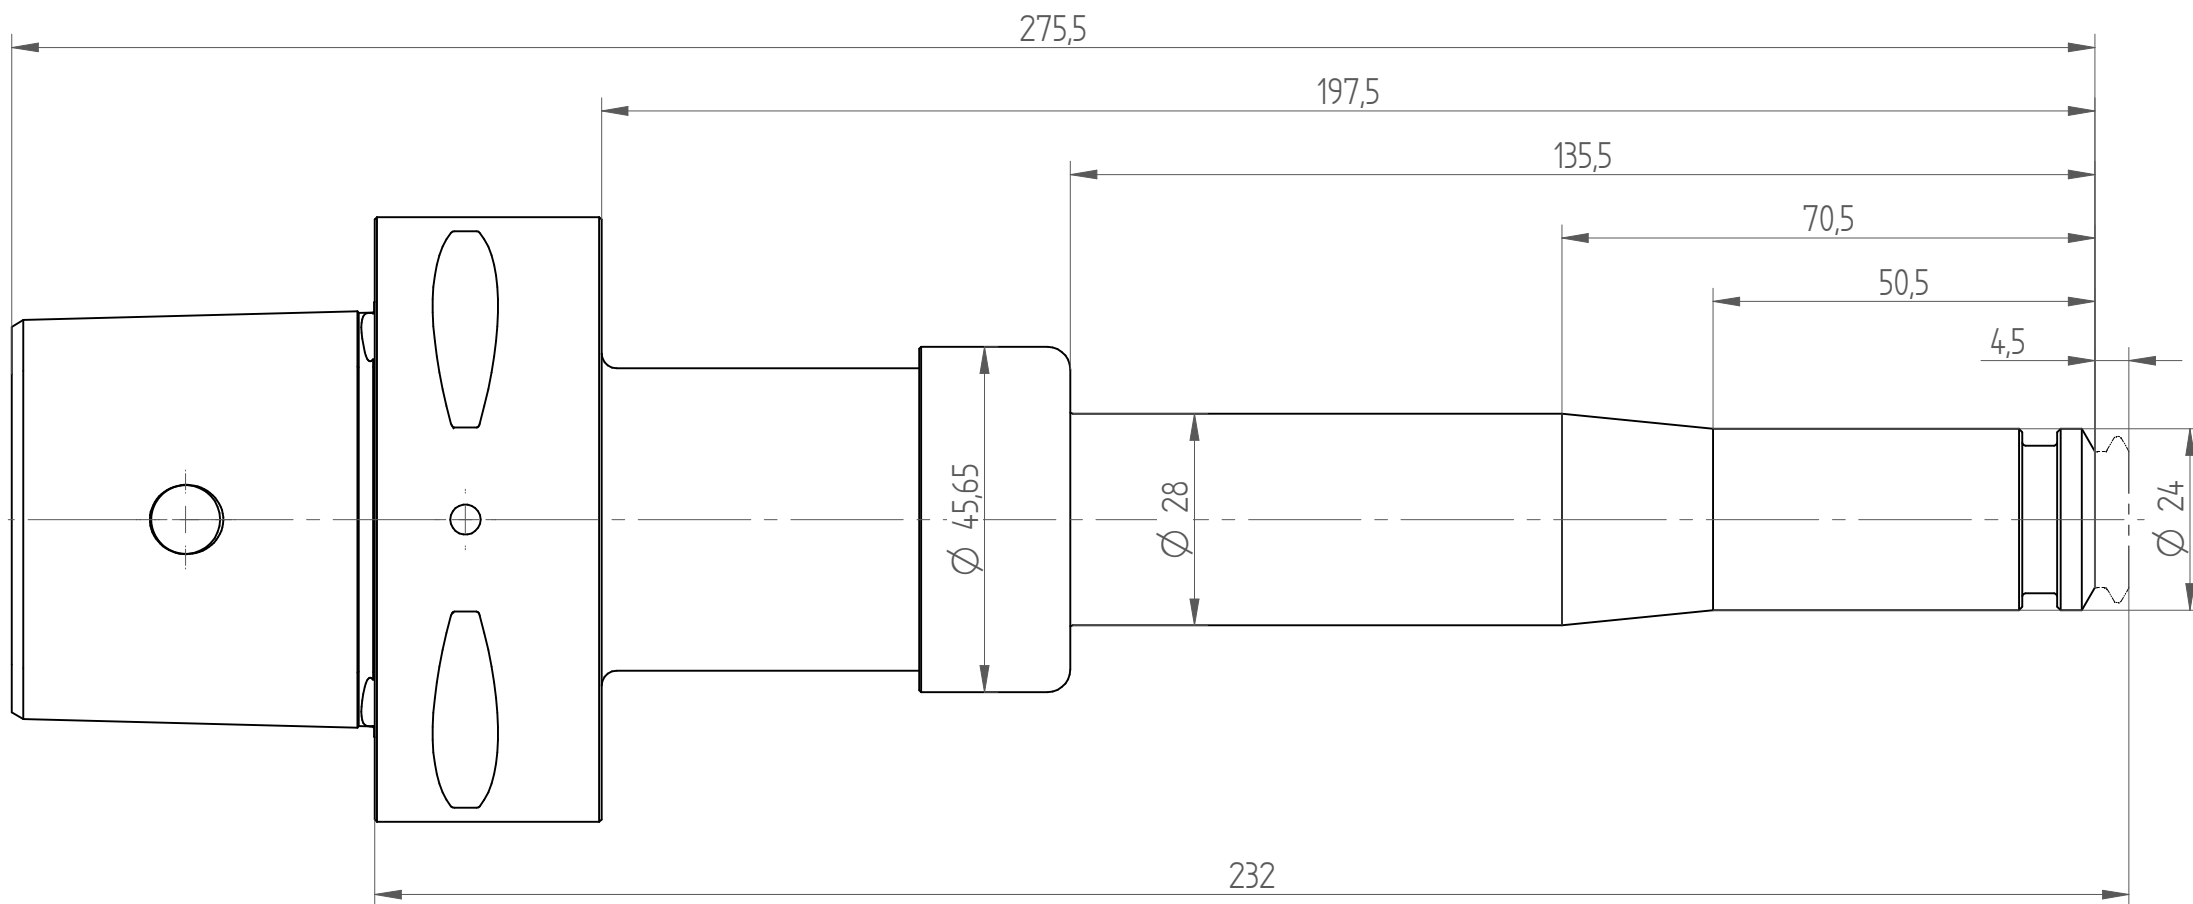

Swiss
Precision
Tools

REGO-FIX®

REGO-FIX AG
Obermattweg 60
4456 Tenniken / Switzerland

Phone +41 61 976 14 66
Fax +41 61 976 14 14
www.rego-fix.com

This is a non-controlled copy. All information given herein is subject to change without notice

The information given herein has been carefully checked and is believed to be correct. REGO-FIX, however, assumes no responsibility or liability for any errors, inaccuracies or omissions that may appear in this drawing

This document is subject to copyright laws. No part of this document may be reproduced or transmitted in any form or any means, electronic or mechanic, for any purpose, without the express written permission of REGO-FIX

Type : C8_PG15x232_XL
Part No. : 888873060
Date : 24.09.2014
Scale : 1:1